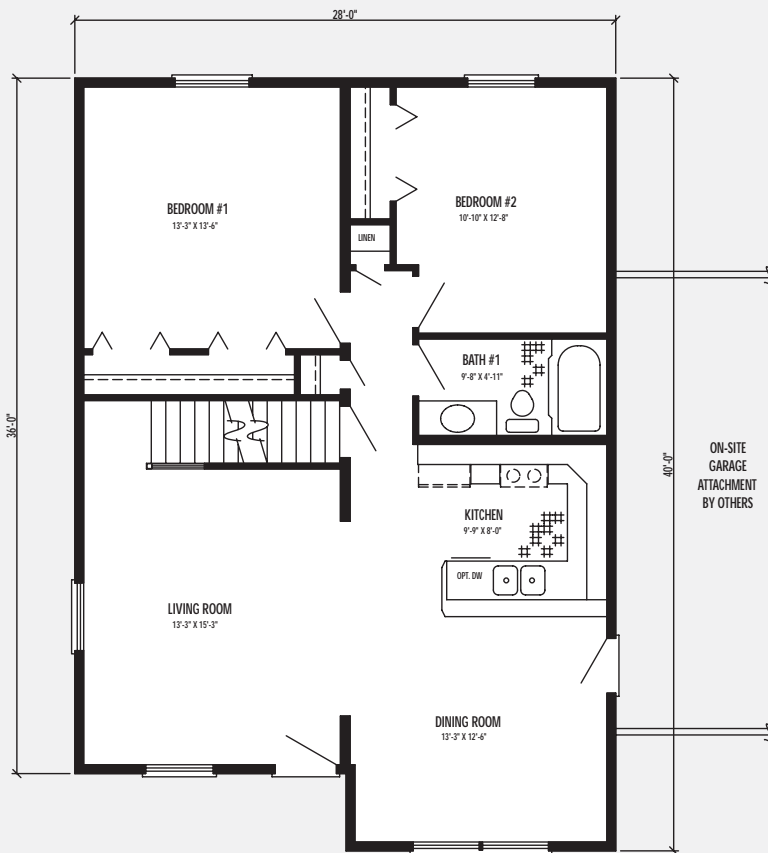

North Hampton

- BEDROOMS - 2
- BATHS - 1
- LIVING AREA - 1,064 SQ. FT.

Artist rendering may contain optional features.

- Depth - 36' / 40'
- Length - 28'