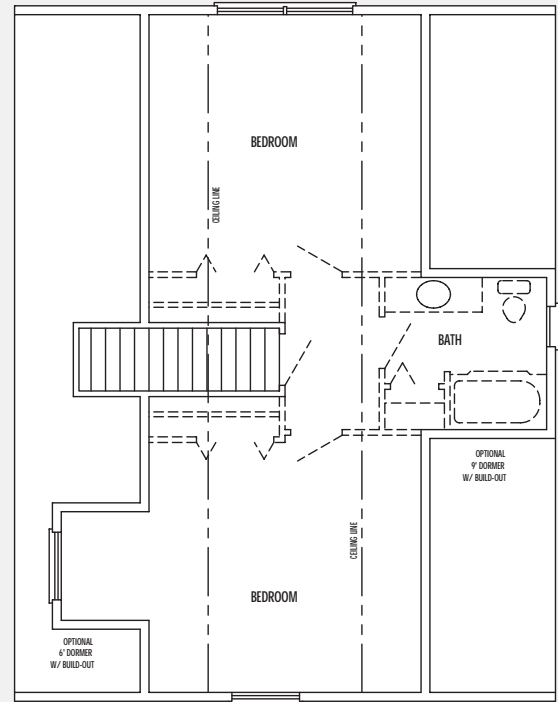

North Hampton

- BEDROOMS - 2
- BATHS - 1
- LIVING AREA - 1,064 SQ. FT.

Artist rendering may contain optional features.

- Depth - 36' / 40'
- Length - 28'