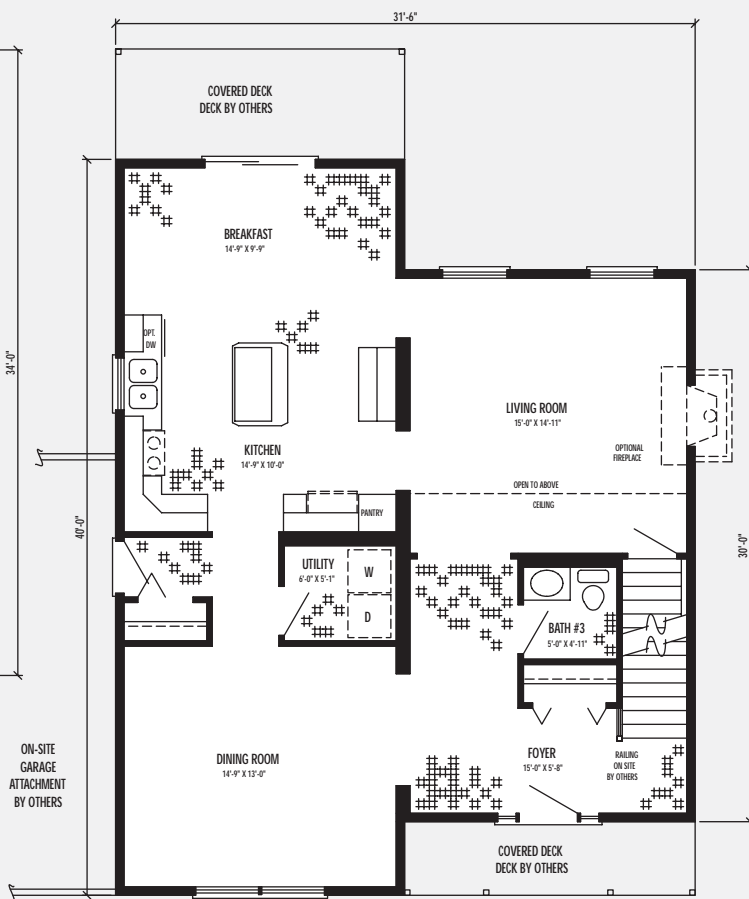

# Kellington

- BEDROOMS - 3
- BATHS - 2-1/2
- LIVING AREA - 2,076 SQ. FT.

Artist rendering may contain optional features.

· Depth - 40' / 46'  
· Length - 31'6"

ON-SITE GARAGE ATTACHMENT BY OTHERS