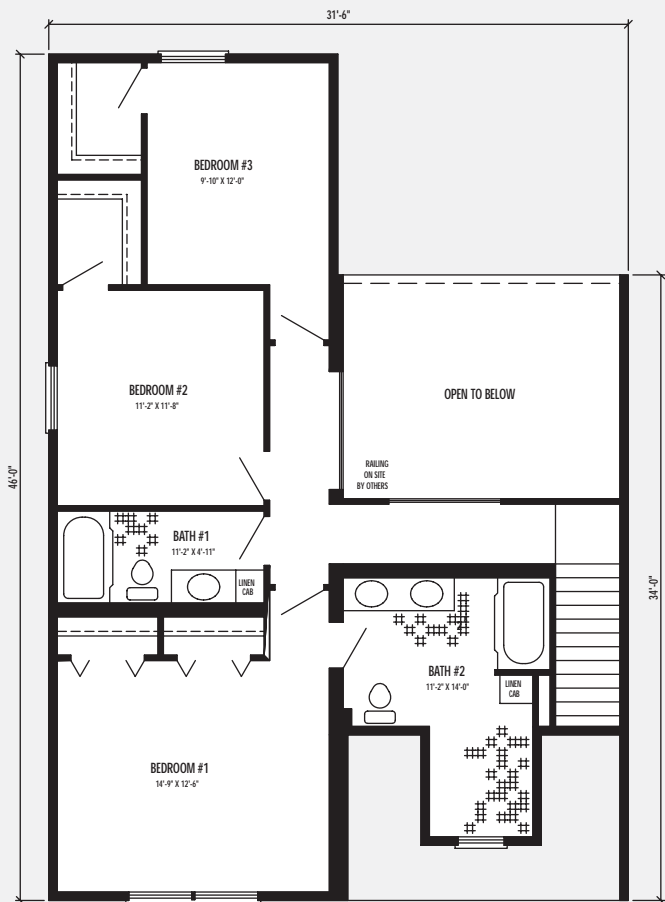

# Kellington

- BEDROOMS - 3
- BATHS - 2-1/2
- LIVING AREA - 2,076 SQ. FT.

Artist rendering may contain optional features.

· Depth - 40' / 46'  
· Length - 31'6"

ON-SITE GARAGE ATTACHMENT BY OTHERS