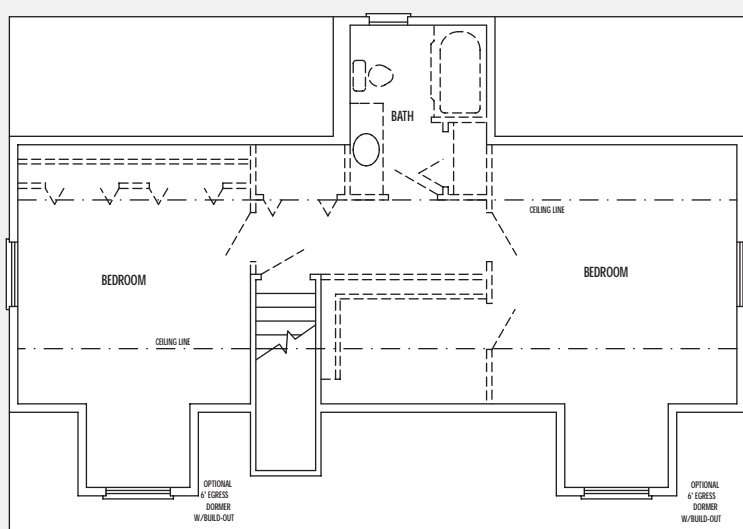

Brentmore

- BEDROOMS - 2
- BATHS - 1-1/2
- LIVING AREA - 1,120 SQ. FT.

Artist rendering may contain optional features.

- Depth - 28'
- Length - 40'